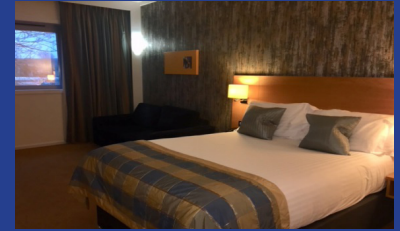

Friday and Saturday nights only

£60 B&B single occupancy per night or £70 B&B double occupancy per night

Surrey Golf Courses

Chessington

London

Legoland

Twickenham Stadium

To enquire please email reception@polfed.org or call 01372 352000